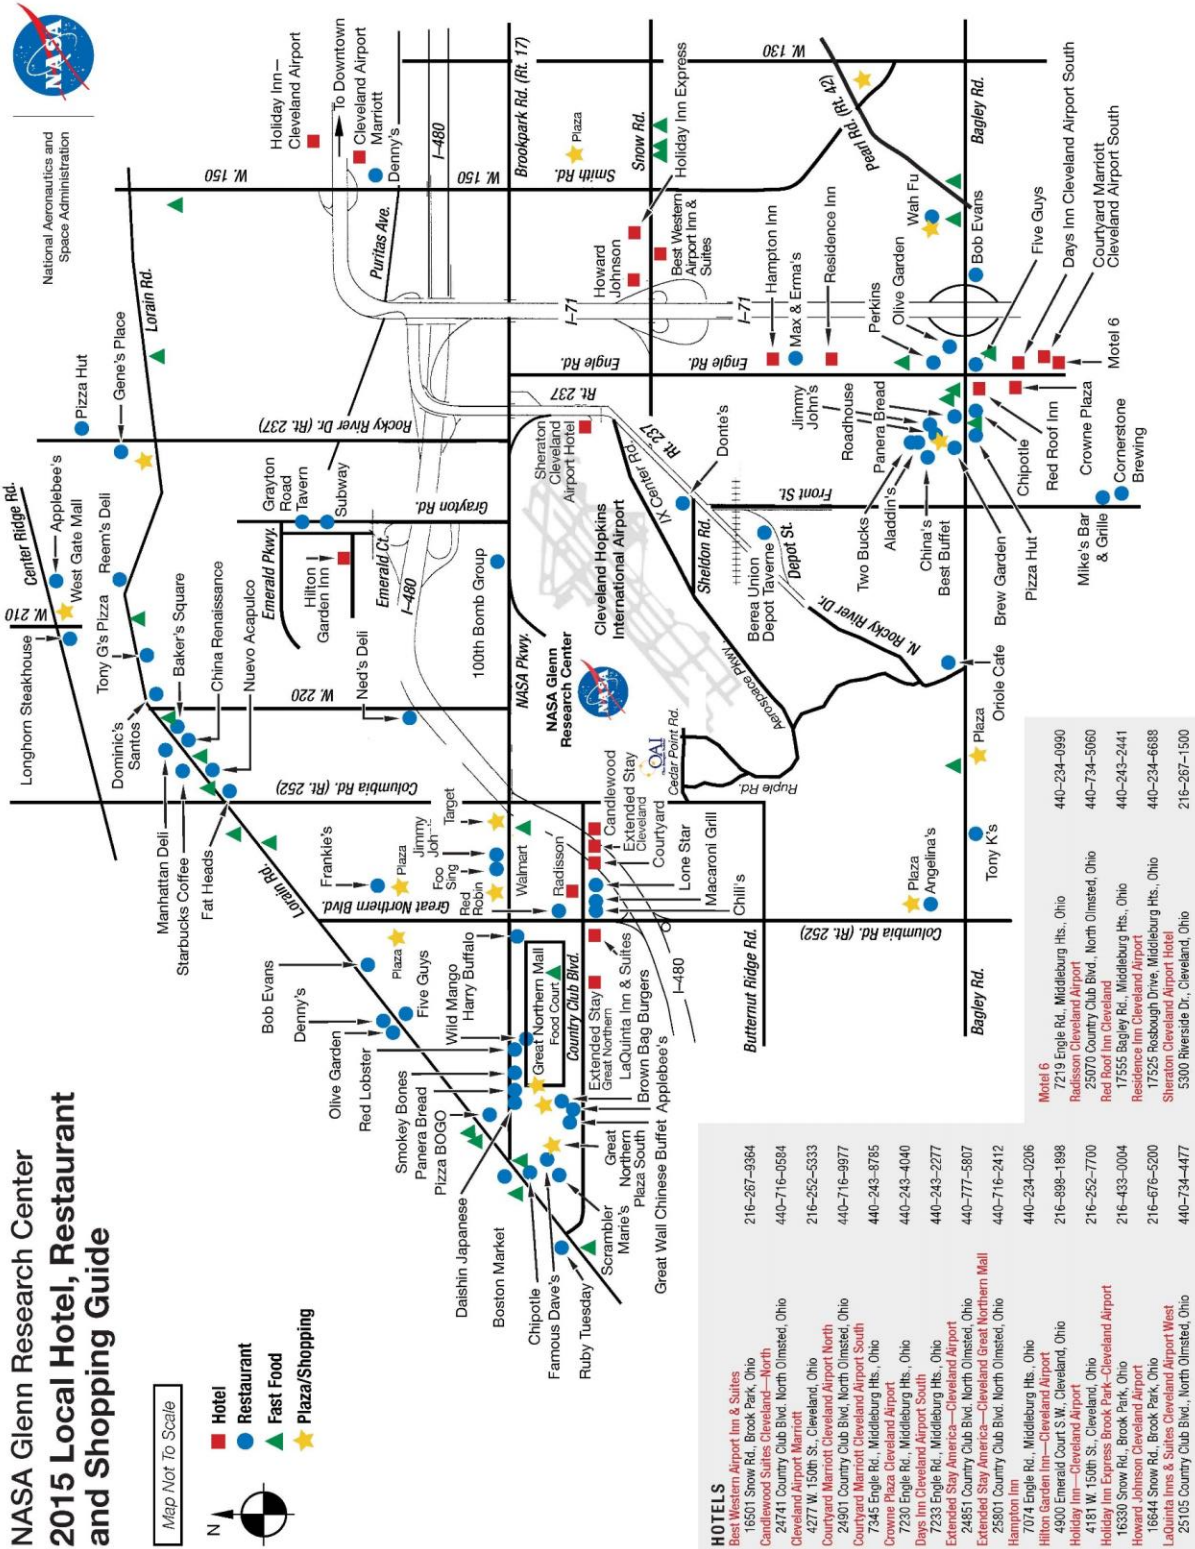

Map of Hotels & Restaurants

NASA Glenn Research Center 2015 Local Hotel, Restaurant and Shopping Guide

Map Not To Scale

- Hotel
- Restaurant
- ▲ Fast Food
- ★ Pizza/Shopping

Hotels	Phone Number
Best Western Airport Inn & Suites	216-267-9364
16501 Snow Rd., Brook Park, Ohio	
Candlewood Suites Cleveland—North	440-716-0584
24741 County Club Blvd., North Olmsted, Ohio	
Cleveland Airport Marriott	216-252-5333
4277 W. 150th St., Cleveland, Ohio	
Courtyard Marriott Cleveland Airport North	440-716-9977
29501 County Club Blvd., North Olmsted, Ohio	
Courtyard Marriott Cleveland Airport South	440-243-8785
7345 Engle Rd., Middleburg Hts., Ohio	
Crowne Plaza Cleveland Airport	440-243-4040
7230 Engle Rd., Middleburg Hts., Ohio	
Days Inn Cleveland Airport South	440-243-2277
2833 Engle Rd., Middleburg Hts., Ohio	
Extended Stay America—Cleveland Airport	440-777-5807
24851 County Club Blvd., North Olmsted, Ohio	
Extended Stay America—Cleveland Great Northern Mall	440-716-2412
25801 County Club Blvd., North Olmsted, Ohio	
Hampton Inn	440-234-0206
7074 Engle Rd., Middleburg Hts., Ohio	
Hilton Garden Inn—Cleveland Airport	216-898-1898
4900 Emerald Court S.W., Cleveland, Ohio	
Holiday Inn—Cleveland Airport	216-252-7700
4181 W. 150th St., Cleveland, Ohio	
Holiday Inn Express Brook Park—Cleveland Airport	216-433-0004
16330 Snow Rd., Brook Park, Ohio	
Howard Johnson Cleveland Airport	216-676-5200
16644 Snow Rd., Brook Park, Ohio	
LaQuinta Inns & Suites Cleveland Airport West	440-734-4477
25105 County Club Blvd., North Olmsted, Ohio	

Restaurants	Phone Number
Motel 6	440-234-0990
7219 Engle Rd., Middleburg Hts., Ohio	
Radisson Cleveland Airport	440-734-5060
25070 Country Club Blvd., North Olmsted, Ohio	
Red Roof Inn Cleveland	440-243-2441
17555 Bagley Rd., Middleburg Hts., Ohio	
Residence Inn Cleveland Airport	440-234-6688
17525 Rosbough Drive, Middleburg Hts., Ohio	
Sheraton Cleveland Airport Hotel	216-267-1500
5300 Riverside Dr., Cleveland, Ohio