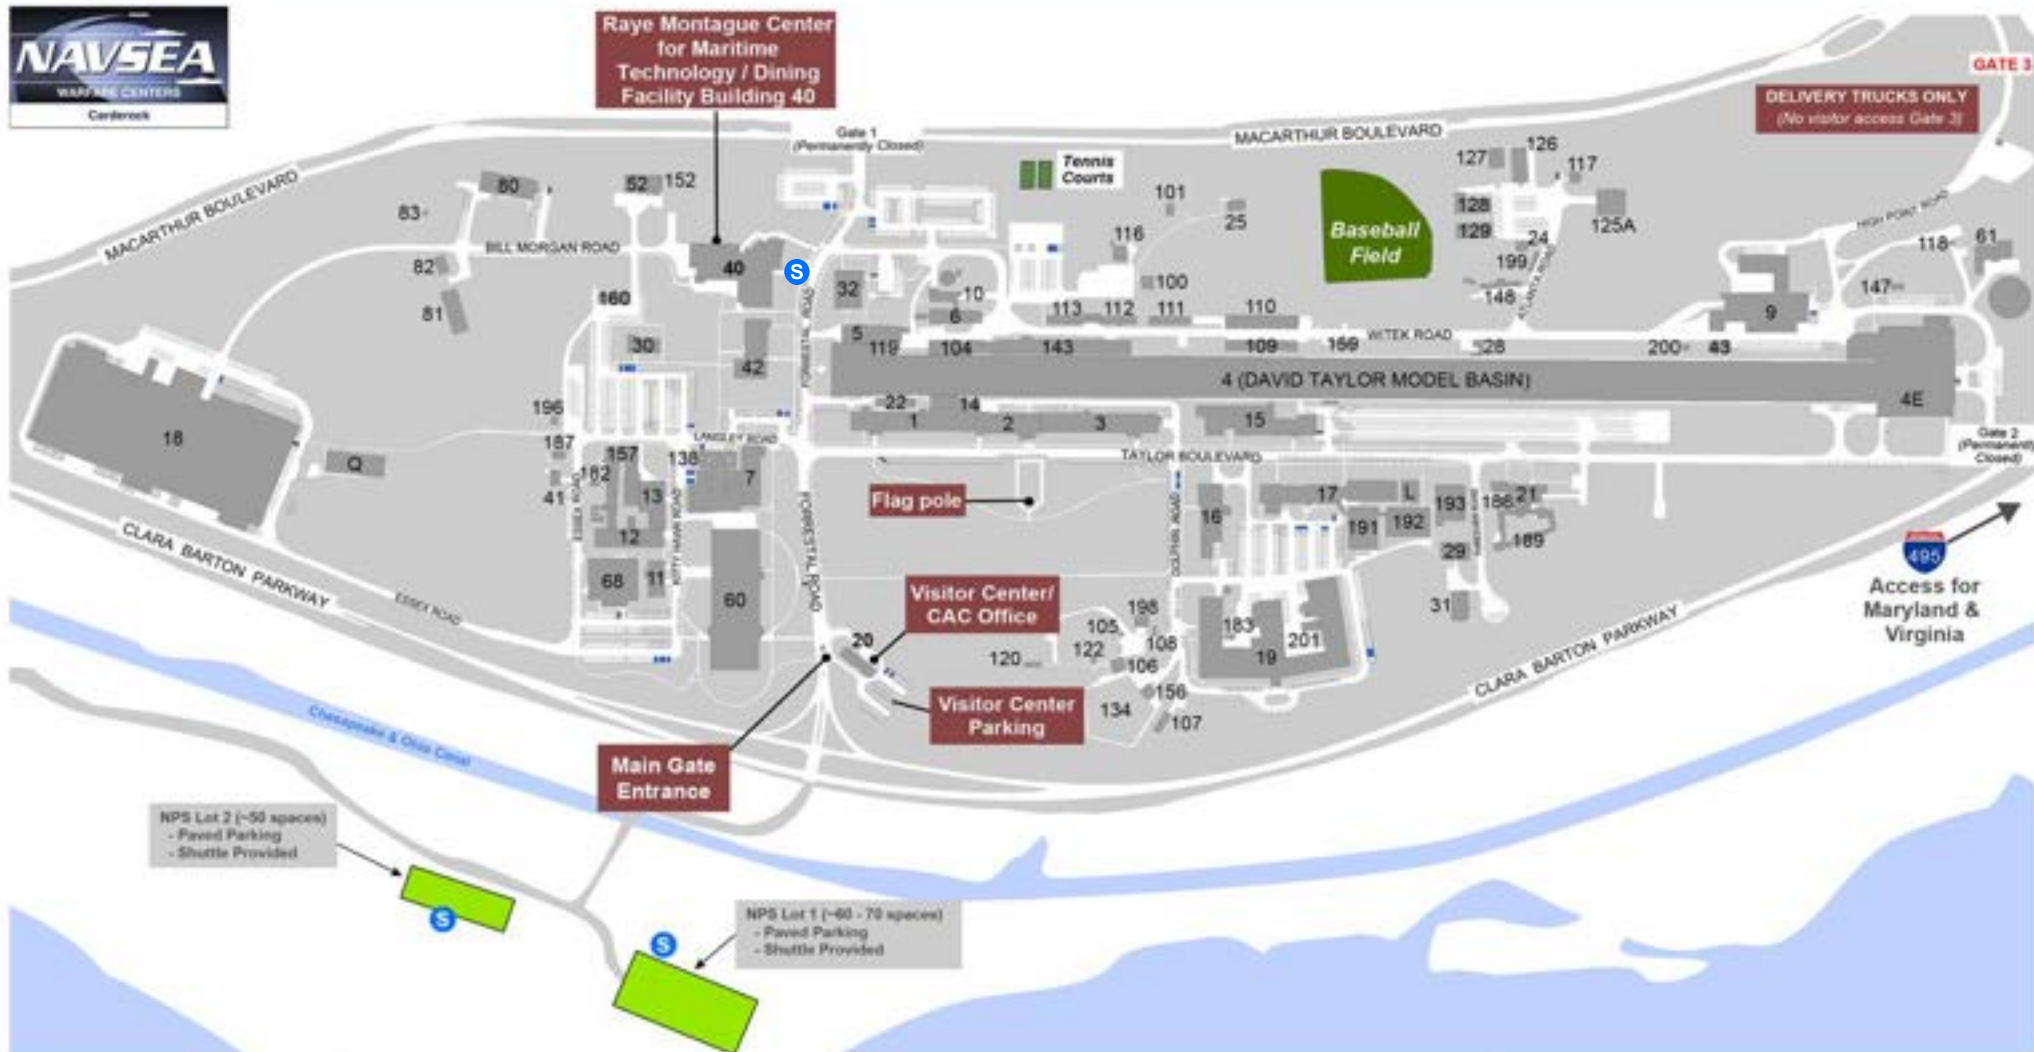

NSWC Carderock Division - Parking and Shuttle Information

9500 MacArthur Boulevard
West Bethesda, MD 20817-5700

Updated: February 2026

Parking Key	Directions from Regional Airports	Contact Information
<p> Overflow Parking</p> <p> Shuttle Stop</p> <p> Parking Space</p> <p> Handicapped Parking</p> <p><i>Reserved parking is reserved only for individuals assigned to a marked space. Do not park in marked spaces or on grass.</i></p>	<p>From Reagan National Airport (15mi):</p> <ul style="list-style-type: none"> Take George Washington Parkway (North) from airport Exit onto I-495 North (Beltway), and stay in right lane After crossing American Legion Bridge, take first exit (41) onto Clara Barton Parkway Stay to left when road divides Proceed about 1/2 mile to off-ramp leading to Carderock Division main entrance. <p>From Baltimore-Washington International Airport (42mi):</p> <ul style="list-style-type: none"> Take I-195 West to I-95 South Exit onto I-495, and take EXIT 41: Clara Barton Parkway Proceed about 1/2 mile to off-ramp leading to Carderock Division main entrance. <p>From Dulles Airport (19mi):</p> <ul style="list-style-type: none"> Take Dulles Access Road (267) to I-495 North exit toward Maryland Cross American Legion Bridge, and take first exit (41) onto Clara Barton Parkway Stay to left when road divides Proceed about 1/2 mile to off-ramp leading to Carderock Division main entrance. 	<p>Visitor Center (Bldg. 20): 301-227-1500 Fire & EMS: 202-433-3333 Police: 301-227-1502 Raye Montague Center for Maritime Technology, Bldg. 40: 301-227-3688</p> <p><i>NOTE: Base mail address is 9500 MacArthur Blvd, West Bethesda, MD 20817-5700, which is associated with closed gate 1. Entering "Taylor Boulevard, Potomac, MD" is recommended for mobile navigation app or GPS.</i></p>